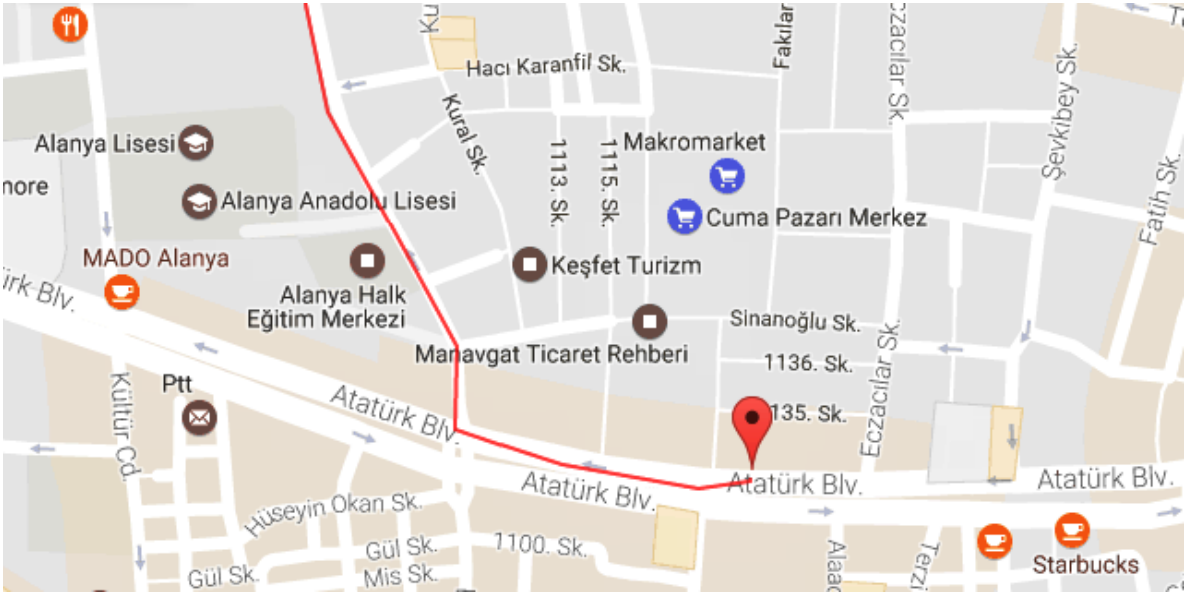

Bus schedule / Busfahrplan

No : 5 - TEPE

Departure times:
From the city center / From Tepe

Times / Saatler	
Ticaret Odası Karşı Duragi Çıkis Saatleri	Tepe Mahallesi Dönüs Saatleri
07:05	07:35
08:05	08:35
10:05	10:35
12:05	12:35
15:15	15:45
17:05	17:35
19:20	19:45

Route description

You can reach us by car as described or take the number 5 bus to Tepe. The journey takes only 20 min. The Restaurant is located directly at the final stop Tepe - Mountana Restaurant . The departures from the city center are from 8.00 am to 7.00 pm in the evening - every 2 hours. The bus stop is right in the center of Alanya. Across the street is the Alanya Chamber of Commerce on Ataturk Street. 50 meters away is the shopping center LcWAIKIKI.